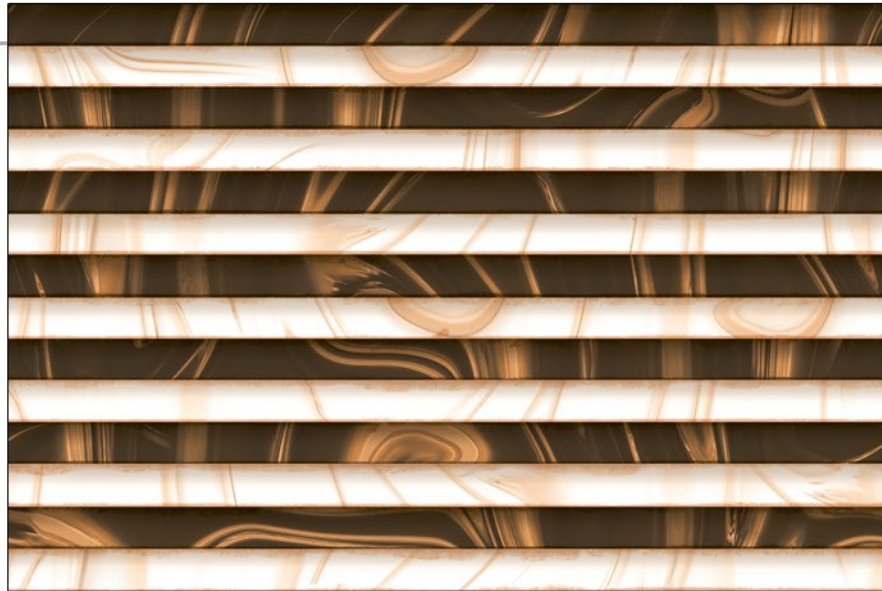

4953

HIGH DEPTH ELEVATION TILES

Glossy Finish

4954